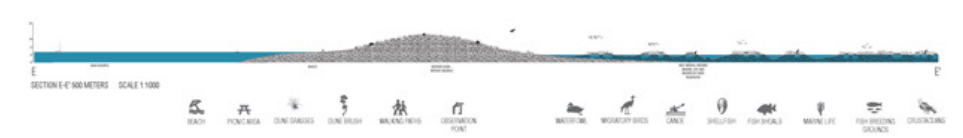

DIKE ZONE E - DUNE AND SALT MARSH NATURE RESERVOIR