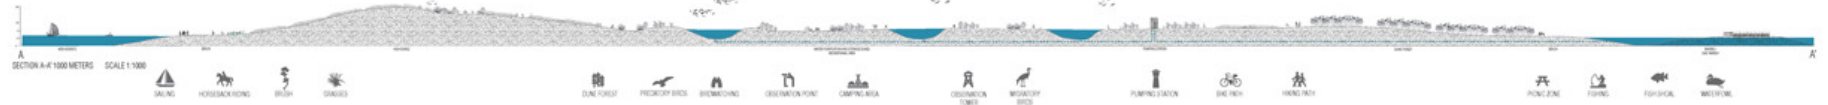

DIKE ZONE A - WATER PURIFICATION DUNES AND LANDSCAPE PARK