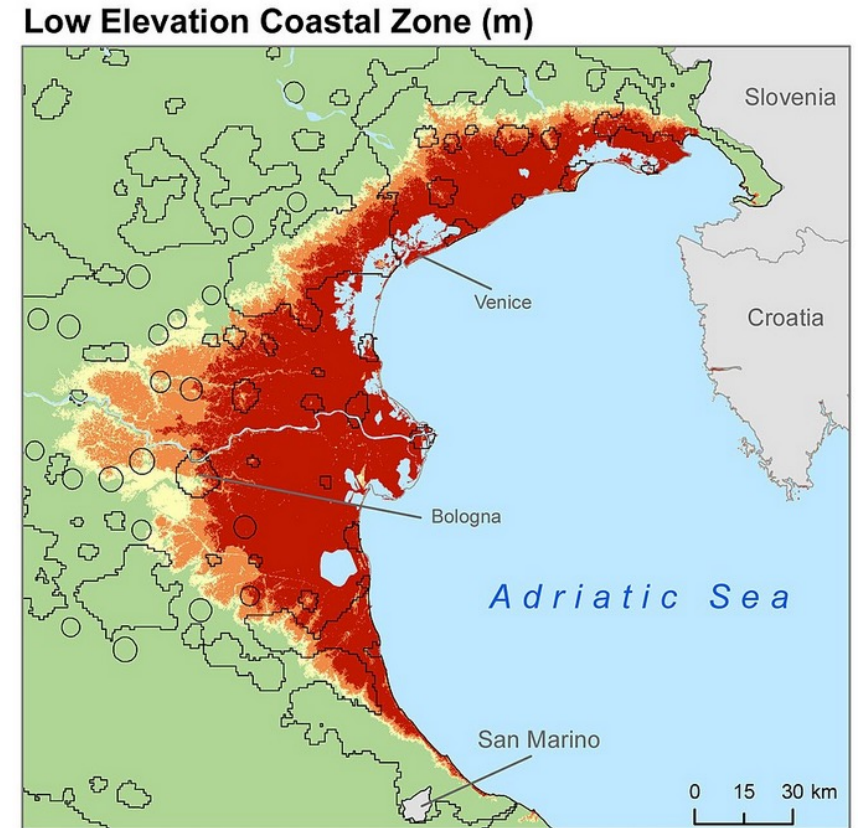

(Re-)pensare Venezia negli anni che mancano alla fine del secolo

Map Credit: CIESIN Columbia University, November 2013