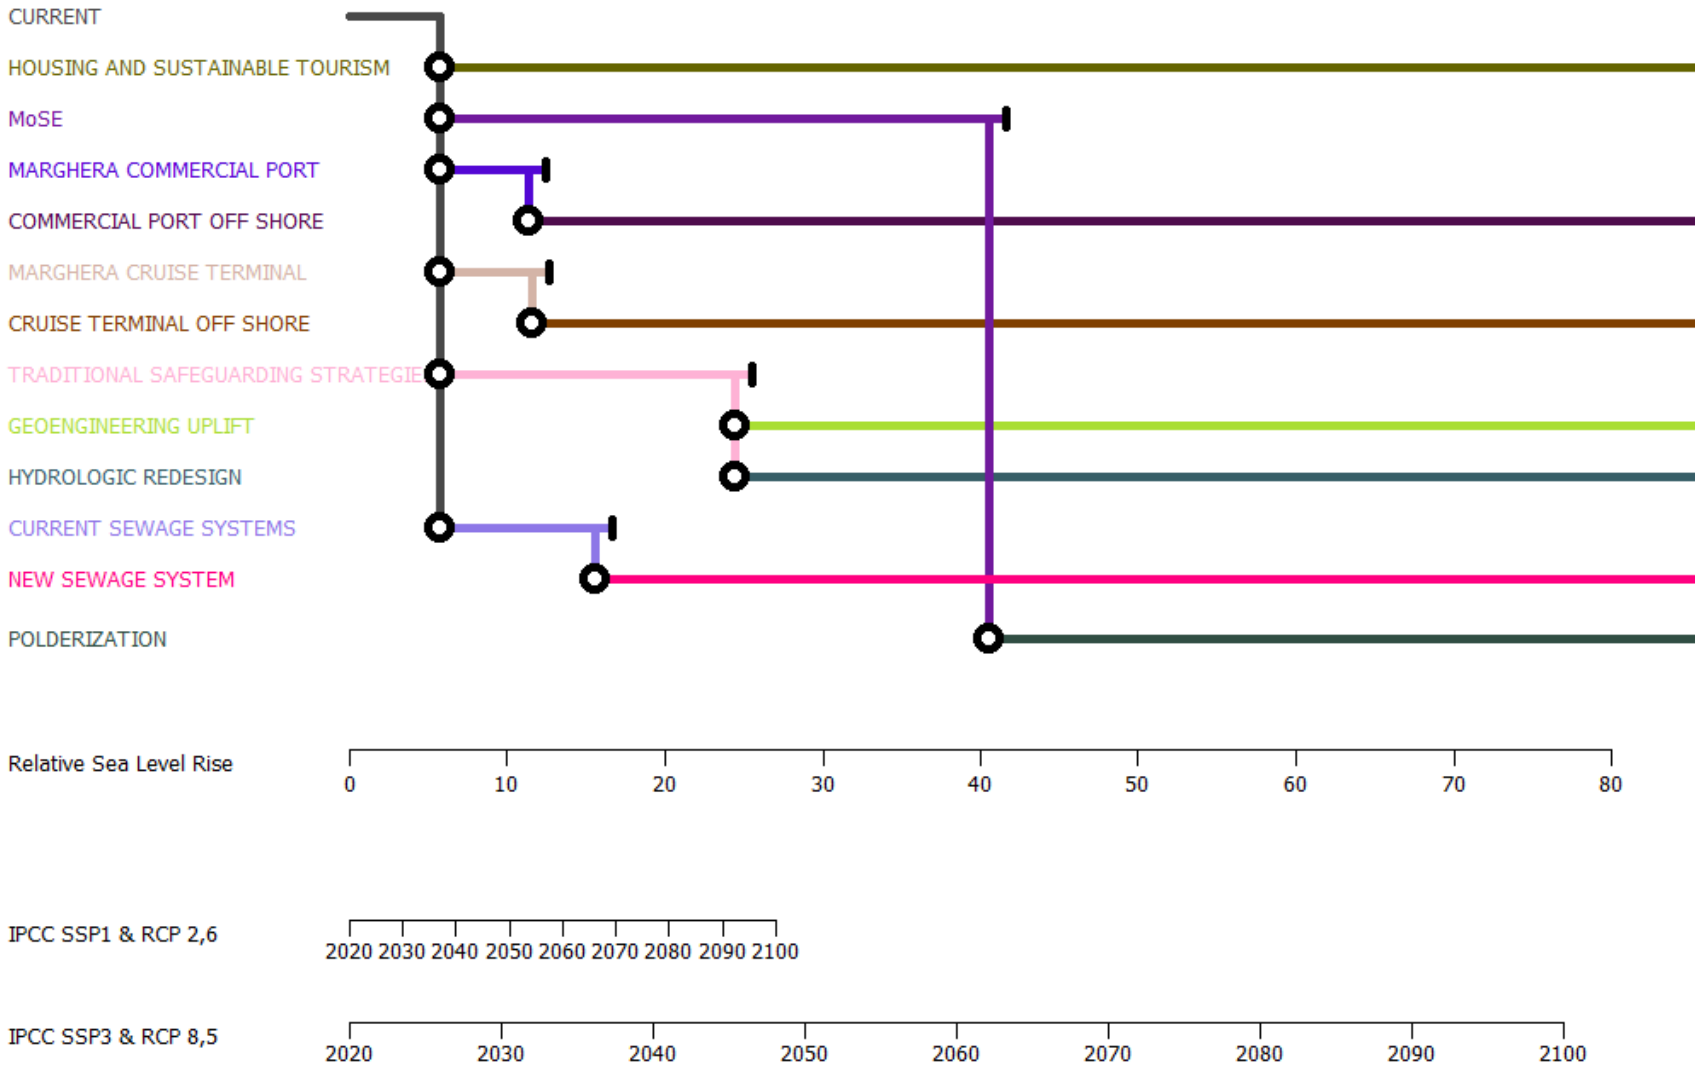

(Ri-)pensare alla salvaguardia