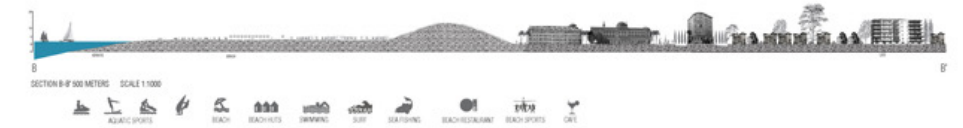

DIKE ZONE B - NEW LIDO COAST DUNES ON THE ADRIATIC